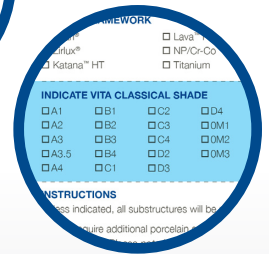

WHAT TO INCLUDE WITH YOUR FIRST CASE.

Success with Screw-Retained Zirconia Bridges

Ship your case to CMC and include the following for Zirconia- Hybrid Conversion

6.
Shade